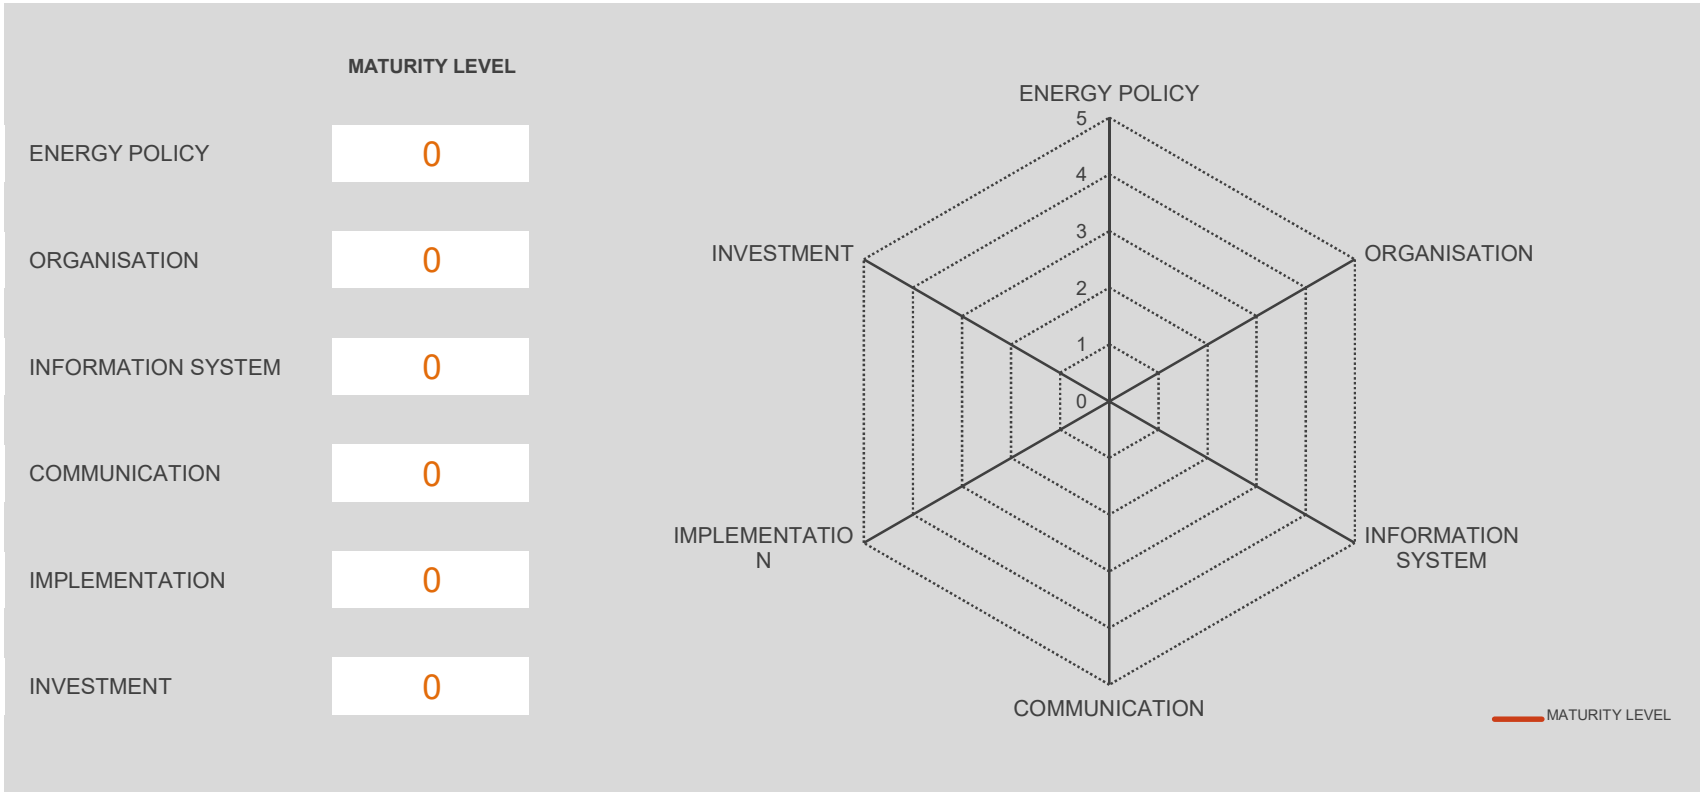

ENERGY MANAGEMENT - MATURITY MATRIX

HOW TO USE:

1. This sheet does not require any inputs and displays the results of EnMS Maturity matrix automatically.